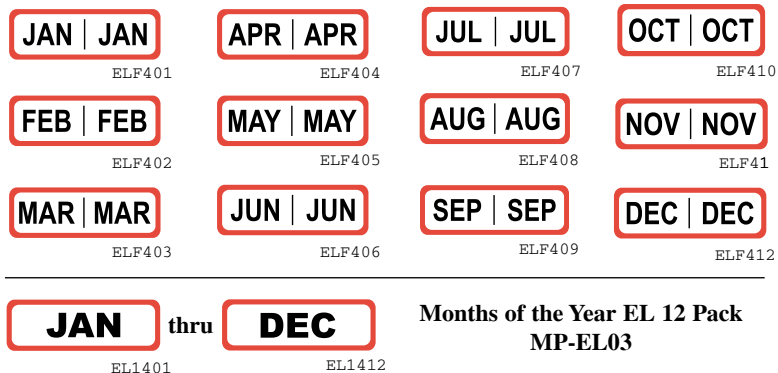

### Landscape Numbers CA 10 Pack

CA1360

CA1365

CA1361

CA1366

CA1362

CA1367

CA1363

CA1368

CA1364

CA1369

**MP-CA01 \$89.30**

CA Numbers Landscape Includes:  
CA1360 through CA1369 and BH-10  
Value \$104.30

### Fold-Over Days of the Week EL 7 Pack

**MP-EL02 \$77.20**

EL Sunday to Saturday Fold-Over Includes:  
ELF381 through ELF387 and BH-7

Value \$87.20

### Fold-Over Months of the Year EL 12 Pack

**MP-EL04 \$113.84**

EL Jan. to Dec. Fold-Over Includes:  
ELF401 through ELF412 and BH-12

Value \$138.84

**MP-EL03 \$113.84**

EL Jan. to Dec. Includes:  
EL1401 through EL1412 and BH-12