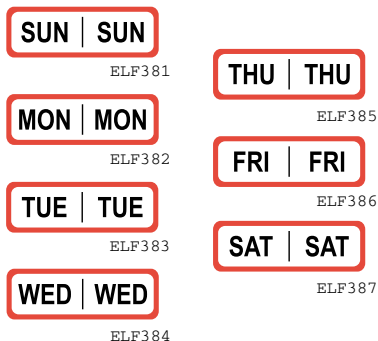

### Landscape Numbers CA 10 Pack

CA1360

CA1365

CA1361

CA1366

CA1362

CA1367

CA1363

CA1368

CA1364

CA1369

**MP-CA01 \$89.30**

CA Numbers Landscape Includes:  
CA1360 through CA1369 and BH-10  
Value \$104.30

### Fold-Over Days of the Week EL 7 Pack

**MP-EL02 \$77.20**

EL Sunday to Saturday Fold-Over Includes:  
ELF381 through ELF387 and BH-7

Value \$87.20

### Fold-Over Months of the Year EL 12 Pack

**MP-EL04 \$113.84**

EL Jan. to Dec. Fold-Over Includes:  
ELF401 through ELF412 and BH-12

Value \$138.84

**MP-EL03 \$113.84**

EL Jan. to Dec. Includes:  
EL1401 through EL1412 and BH-12